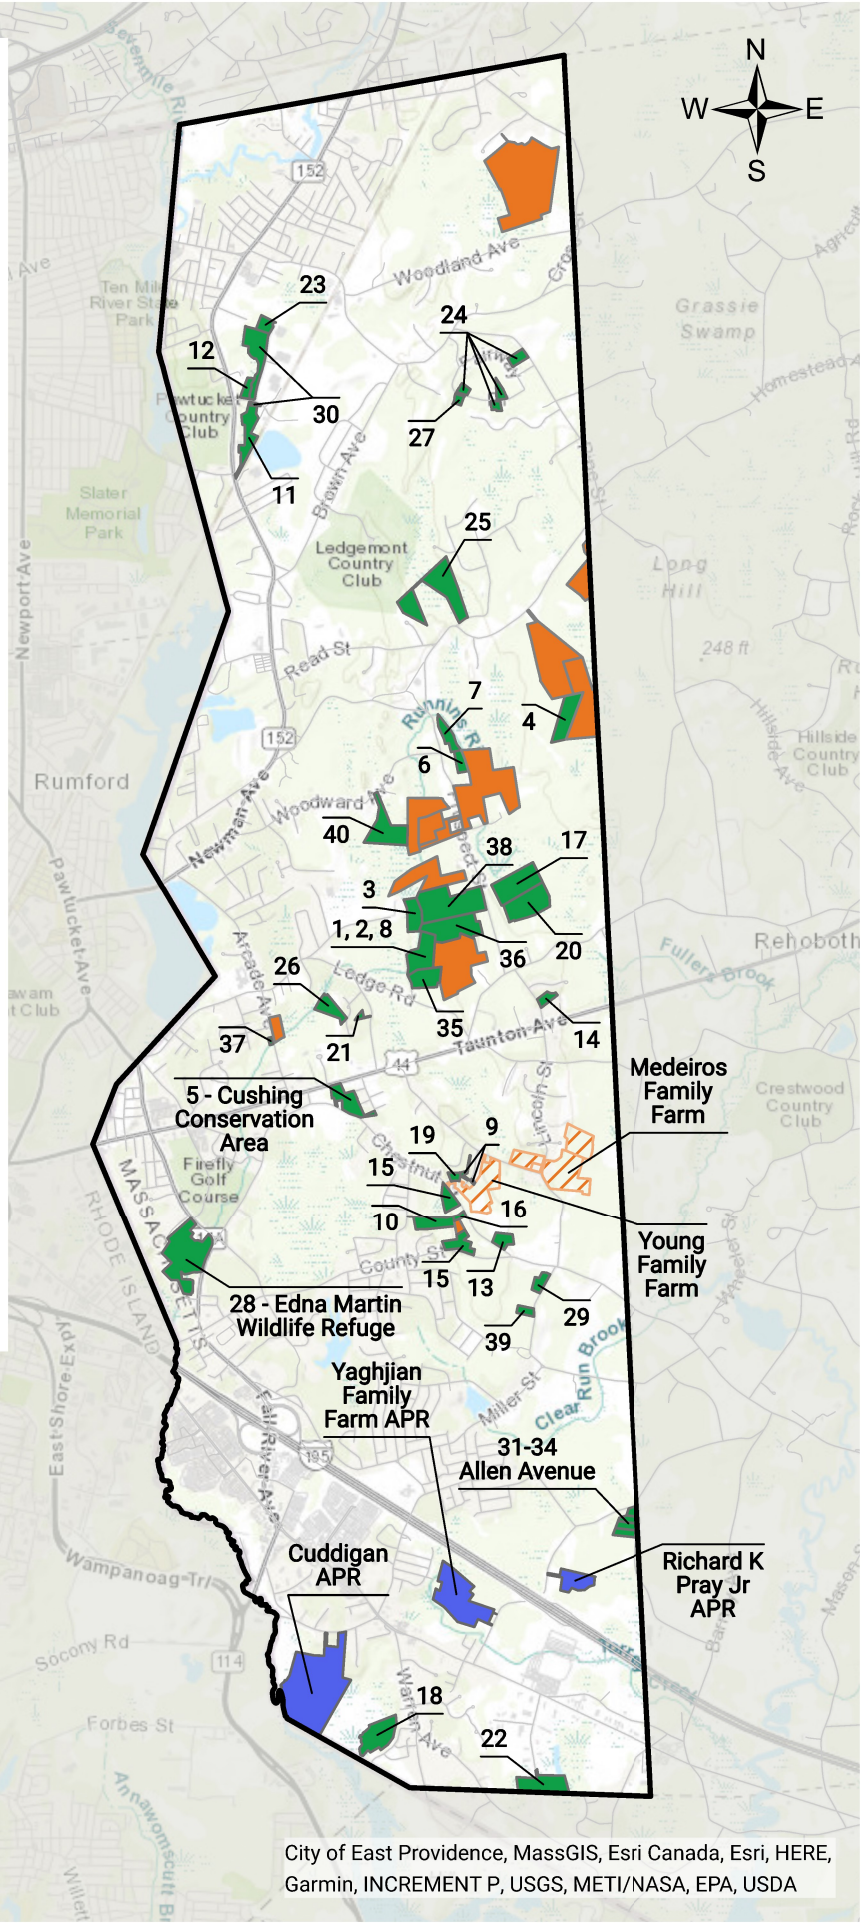

Seekonk Land Conservation Trust

2023

Preserved Properties

Legend

- SLCT Fee Properties
- Conservation Restrictions (CRs)
- Conservation Restrictions in Progress
- Agricultural Preservation Restrictions (APRs)

Fee Property Names by Number

Greenwood Ave	1, 2, 3, 8 & 35
Carpenter Woods	4
Cushing Conservation Area	5
Carpenter Bird Sanctuary	6 & 7
Wildflower & Chestnut	9 & 19
Chestnut/County Complex	10, 13, 15 & 16
Tower Road Woods	11, 12, 23 & 30
Lincoln Pond	14
Prospect Woods	17 & 20
Marnoch	18
Hope	21
Industrial Pond	22
Fairway Drive	24 & 27
Read Woods	25
Pamden Gasline Pig Station	26
Edna Martin Wildlife Reserve	28
Bradley Wetland	29
Allen Avenue	31, 32, 33 & 34
Helen Brackett Reserve	36 & 38
Arcade Parcel	37
Bradley Woods	39
Runnins River Wetland	40

City of East Providence, MassGIS, Esri Canada, Esri, HERE, Garmin, INCREMENT P, USGS, METI/NASA, EPA, USDA